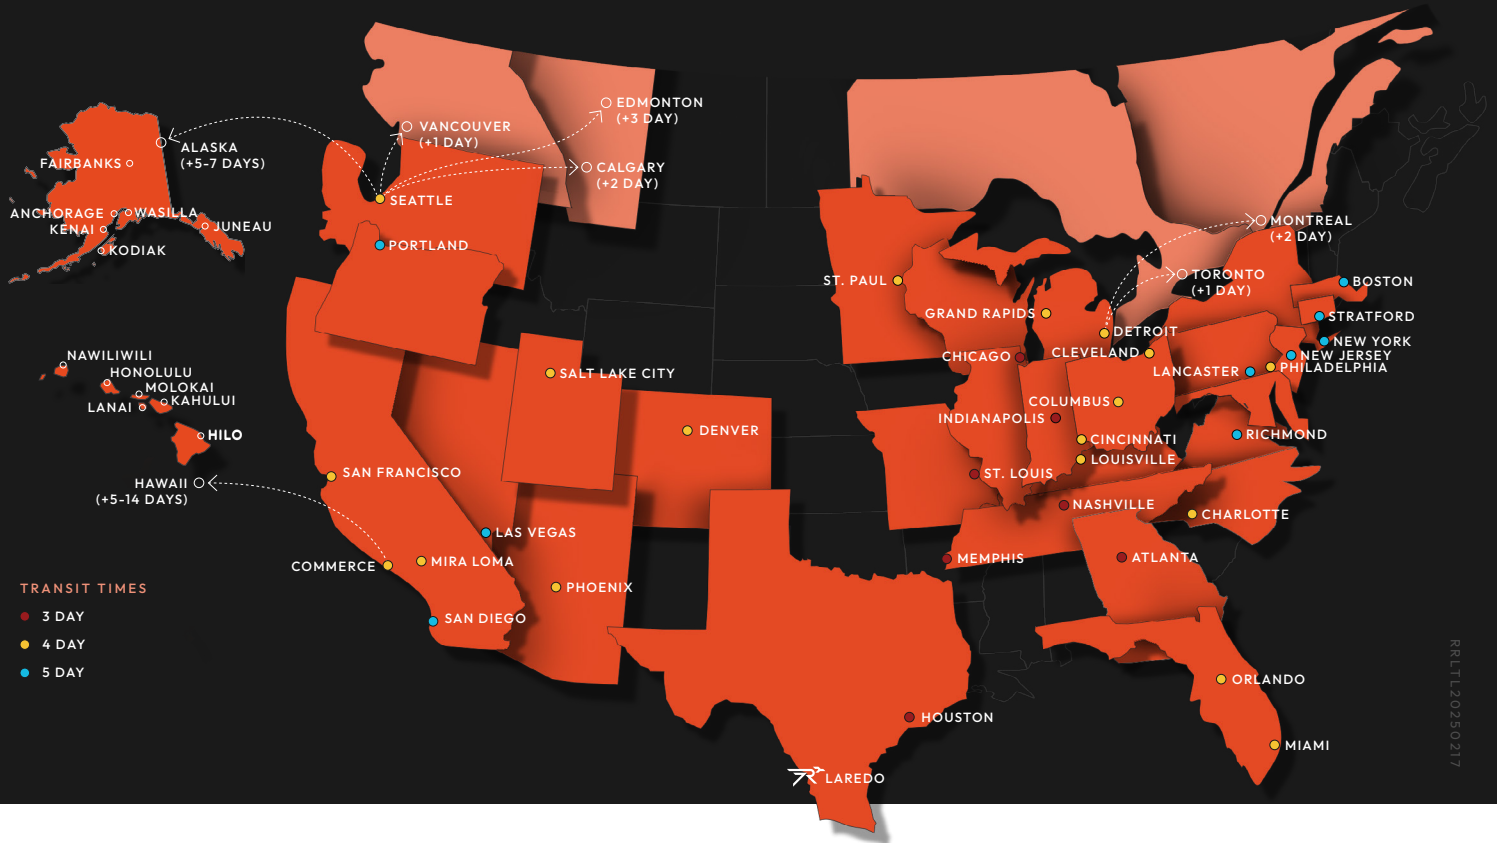

Laredo, Texas

Outbound Weekend+ Advantage

WEEKEND+ ADVANTAGE █

DESTINATION	MON	TUES	WED	THU	FRI
CHARLOTTE	4	4	3	3	3
COMMERCE	4	4	3	3	3
LAS VEGAS	5	5	4	4	3
MIAMI	4	4	4	3	3
ORLANDO	4	4	3	3	3

DESTINATION	MON	TUES	WED	THU	FRI
PHILADELPHIA	4	4	3	3	3
PORTLAND	5	5	4	4	4
RICHMOND	5	4	4	3	3
SAN DIEGO	5	4	4	4	4
SAN FRANCISCO	4	4	3	3	3

Contact Us Today
 CustomerService@RoadrunnerLTL.com
 RoadrunnerLTL.com
 855.776.3567

Service Center Location
 15116 FM 1518 N
 Selma, TX 78154
 855.776.3567